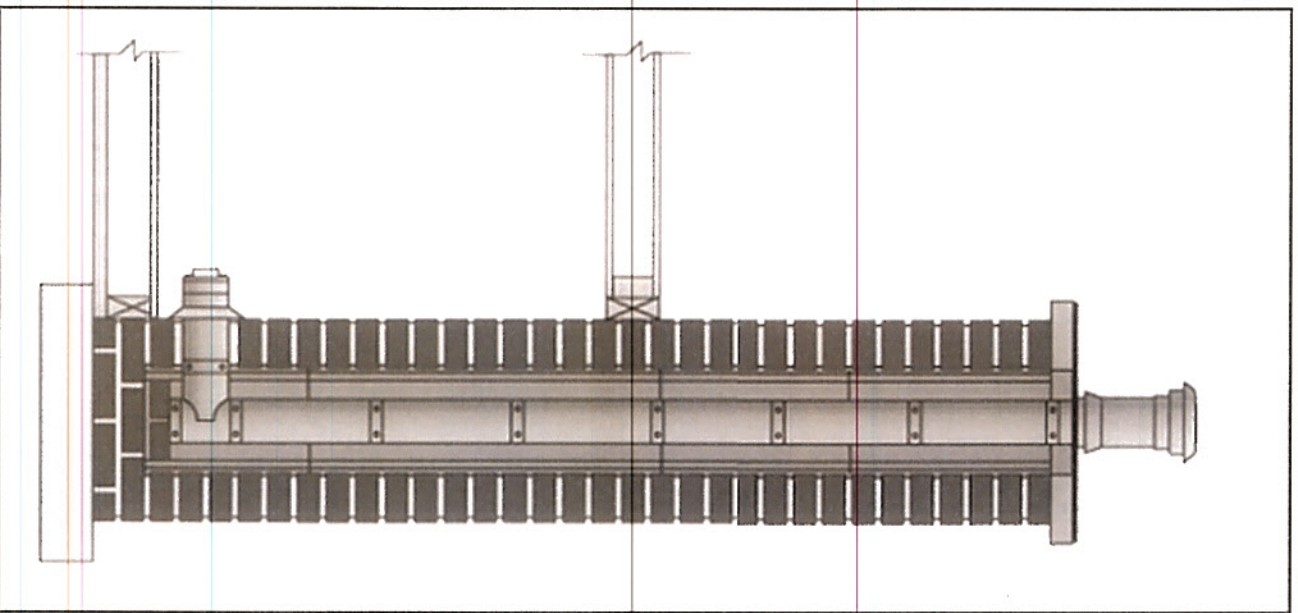

We are open Monday through
Saturday, closed on Sunday.

Not Sure About Your
Chimney - Consider A
Stainless 24 GA Liner

E-N-R

STAINLESS

152 Bangor Road
Easton, Maine 04740

24" - 24 Gage Pipe

4"	\$10.00
5"	\$11.16
6"	\$12.08
7"	\$13.34
8"	\$14.16
9"	\$15.25
10"	\$15.80
11"	\$16.38
12"	\$18.02