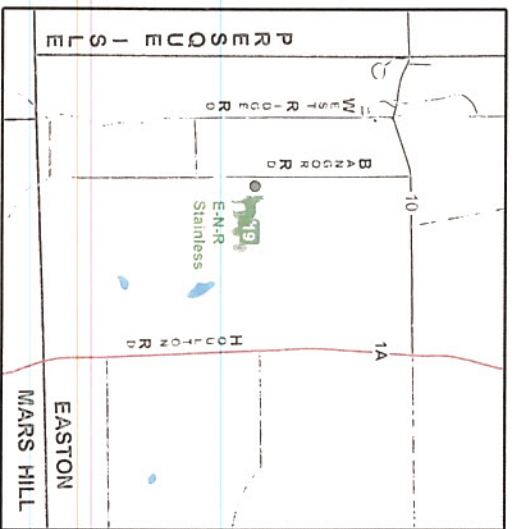

We are open Monday through
Saturday, closed on Sunday.

Not Sure About Your
Chimney - Consider A
Stainless 24 GA Liner

E-N-R

STAINLESS

152 Bangor Road
Easton, Maine 04740

24" - 24 Gage Pipe

4"	\$10.00
5"	\$11.16
6"	\$12.08
7"	\$13.34
8"	\$14.16
9"	\$15.25
10"	\$15.80
11"	\$16.38
12"	\$18.02